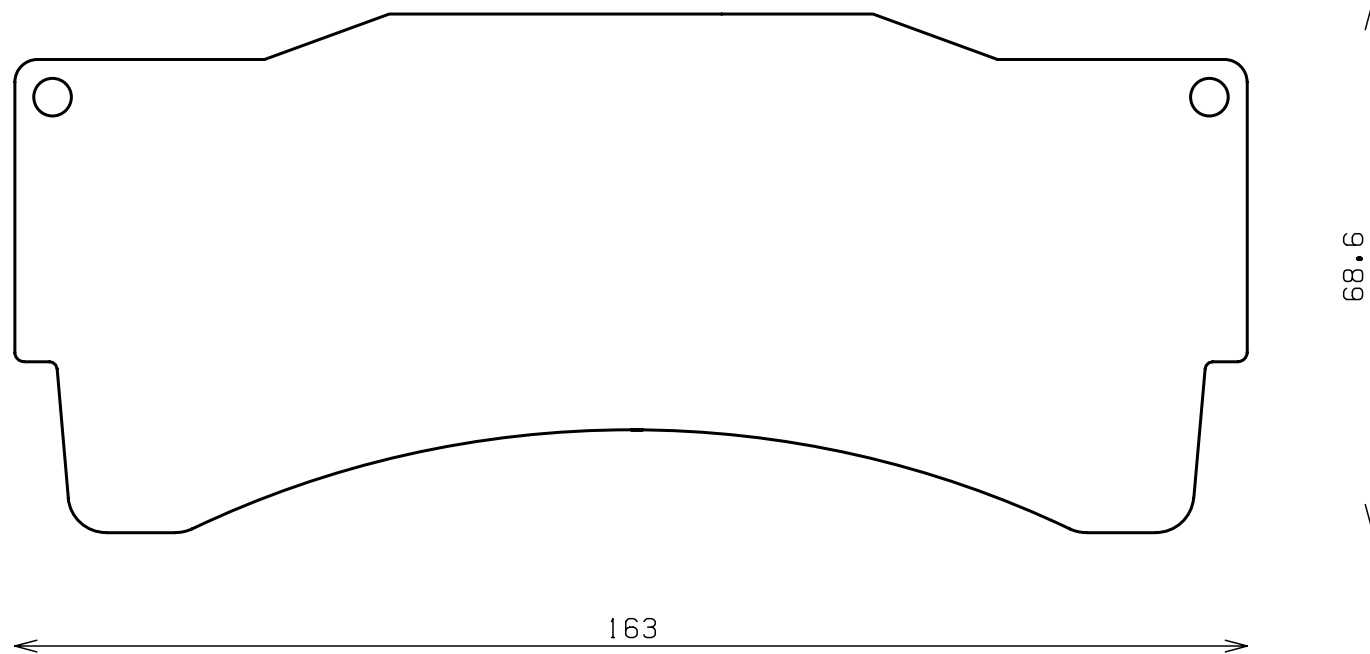

Part No : SDY1013

Caliper Brand : Alcon

Thickness : 16.0

Part No : SDY1014

Caliper Brand : AP Racing

Part No : SDY1015

Caliper Brand : Ap Racing / ENDLESS

Thickness : 25.0