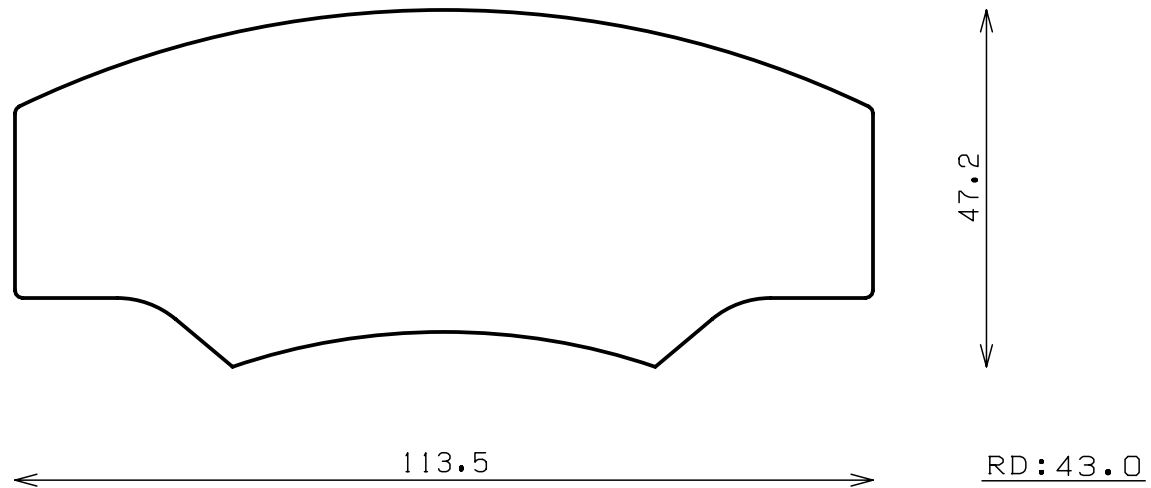

RD:53.0

Thickness : 18.0

Part No : SDY990

Caliper Brand : Wilwood

Thickness : 15.5

Part No : SDY1192

Caliper Brand : AP Racing

Thickness : 16.0