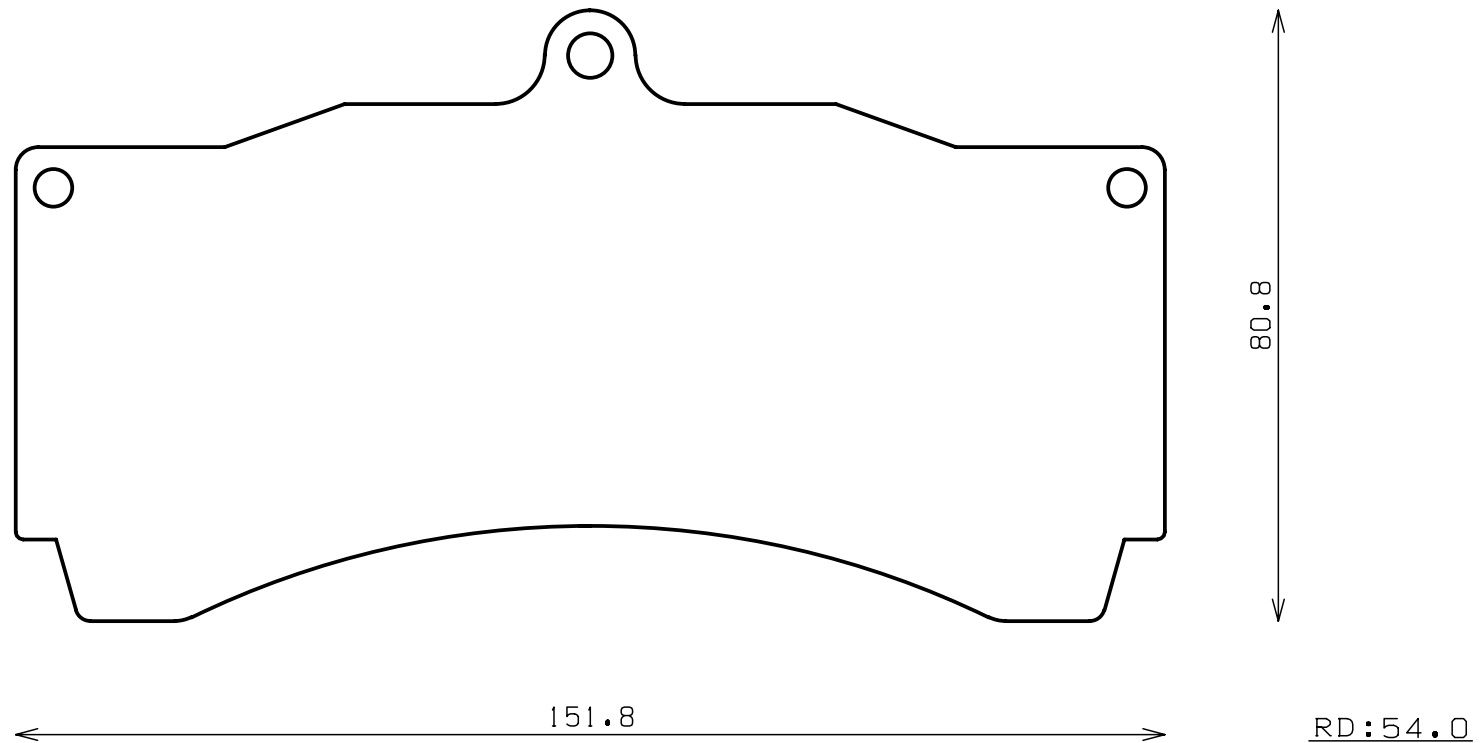

Caliper Brand : AP Racing

Part No : SDY1150