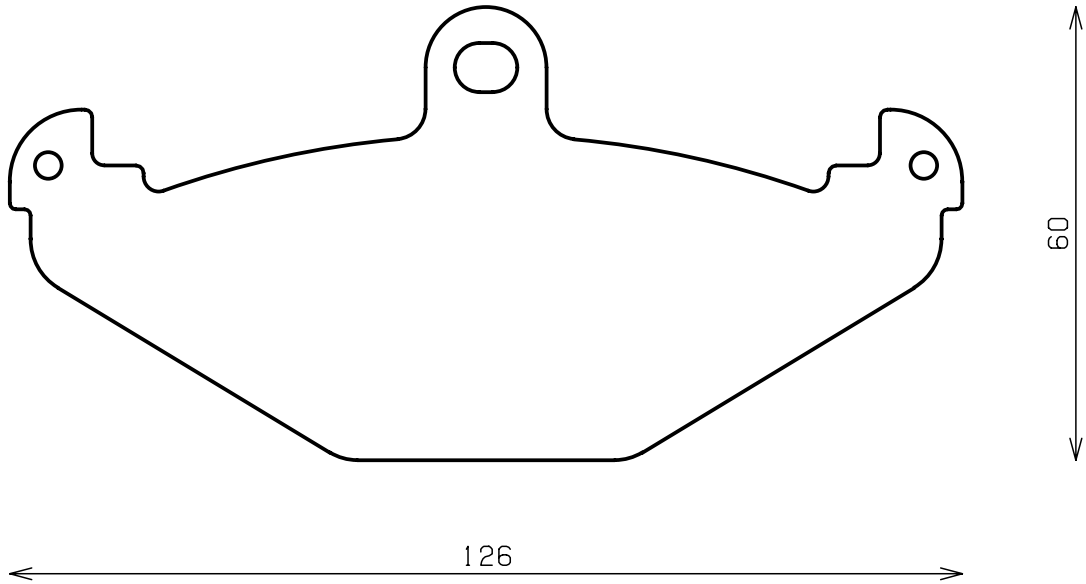

SEIDOYA
SEIDOYA BRAKE PAD

Part No : SDY1164