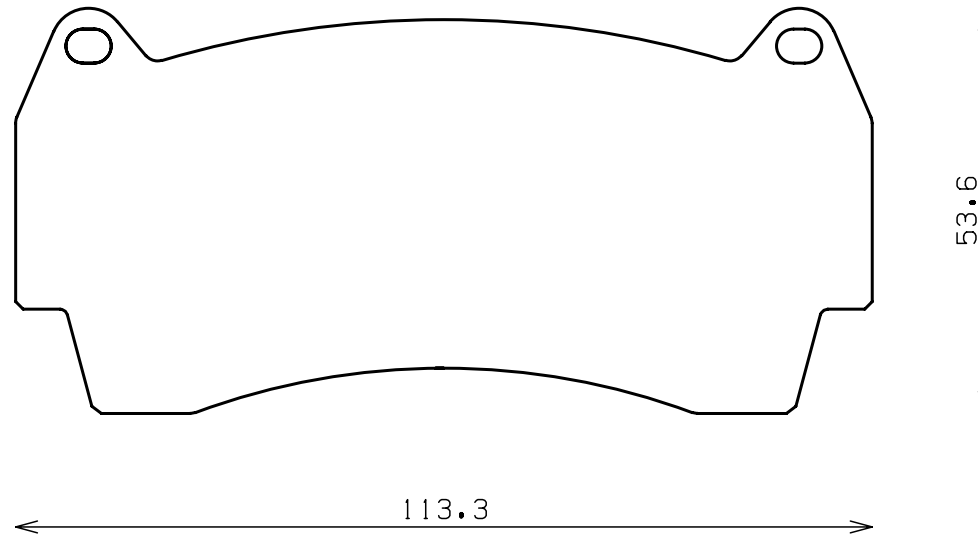

Caliper Brand : Alcon

Thickness : 16.0

Part No : SDY1014