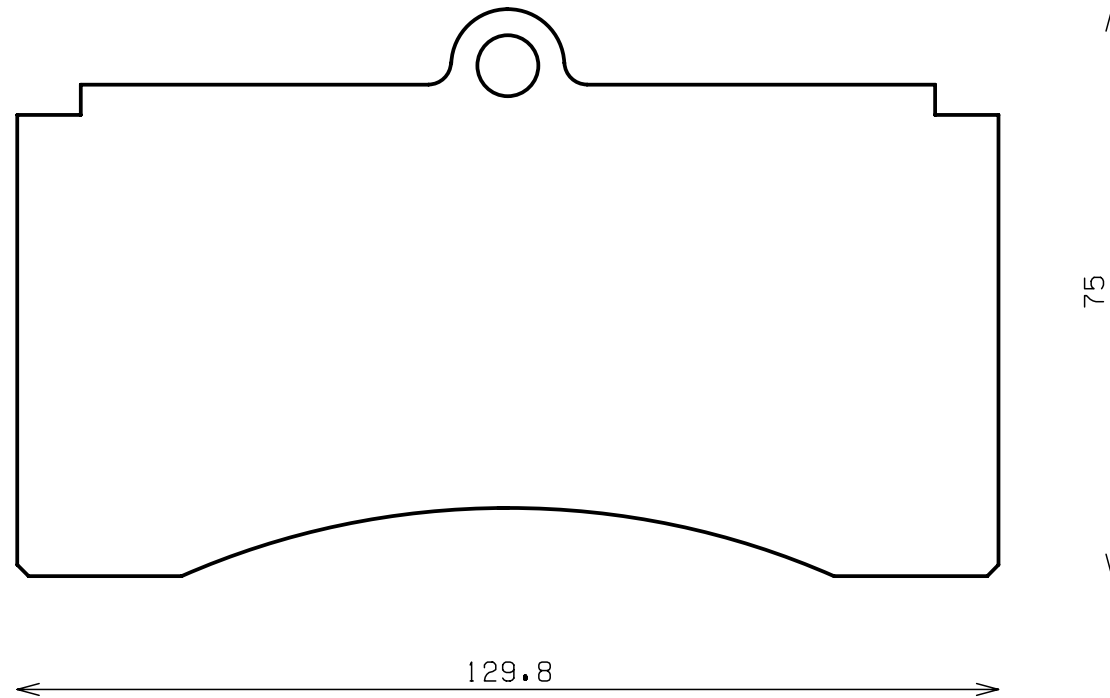

Caliper Brand : AP Racing

Part No : SDY912