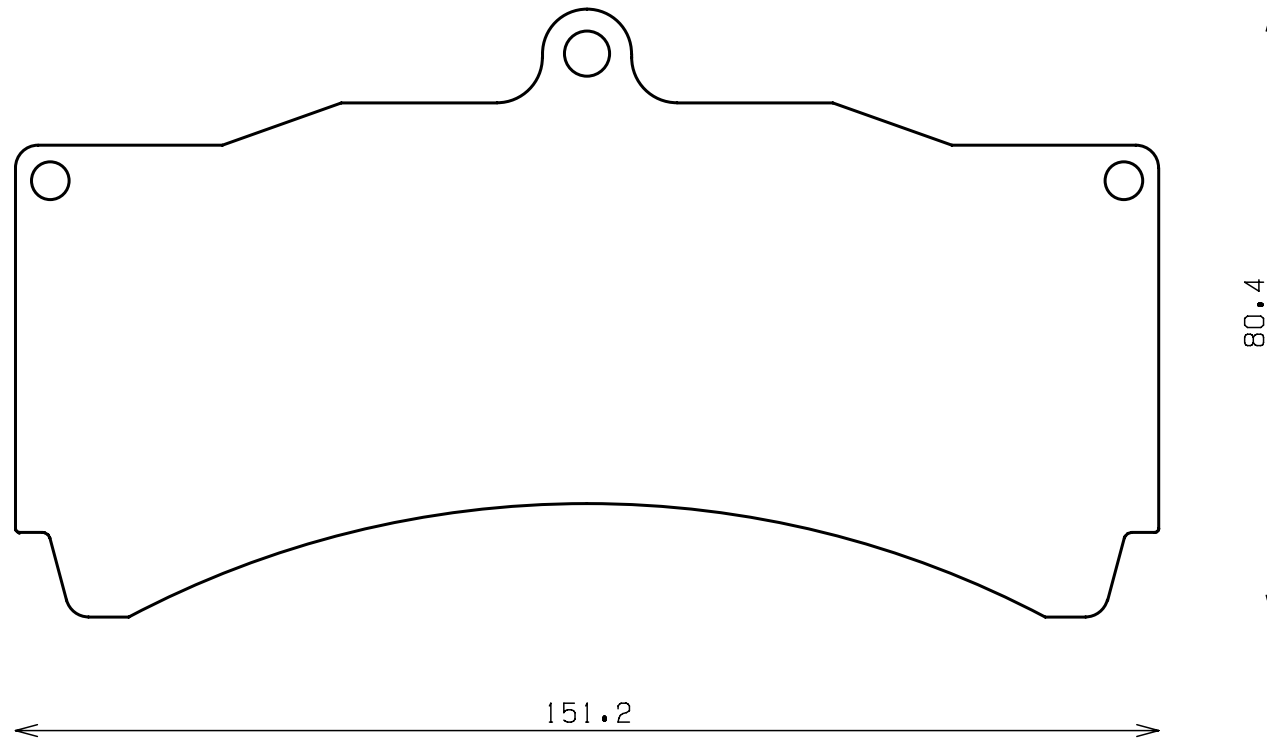

Caliper Brand : ENDLESS

Thickness : 20.0

Part No : SDY1025

Caliper Brand :RMASTERS

Thickness :16.5

Part No :SDY1026

Caliper Brand : Greddy6

Thickness : 18.0