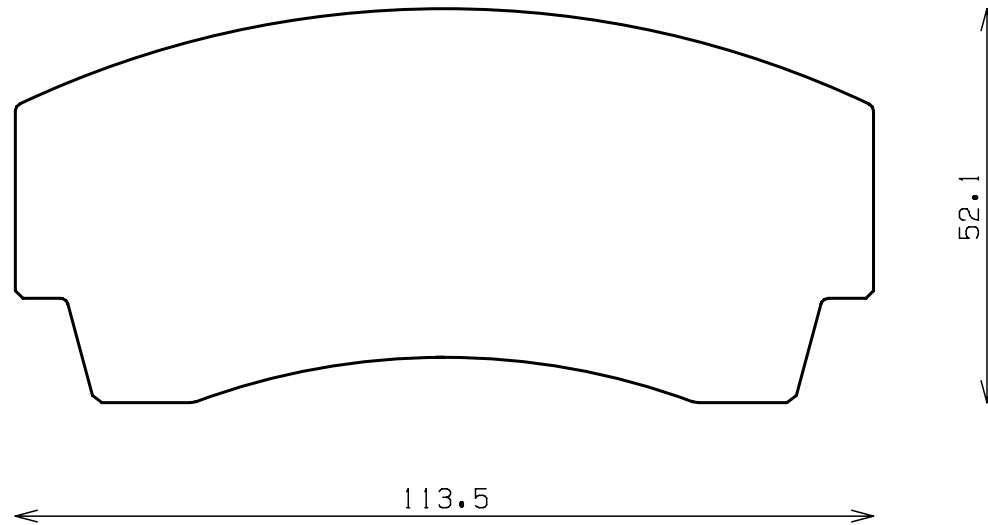

Caliper Brand : ENDLESS

Thickness : 20.0

Part No : SDY1025