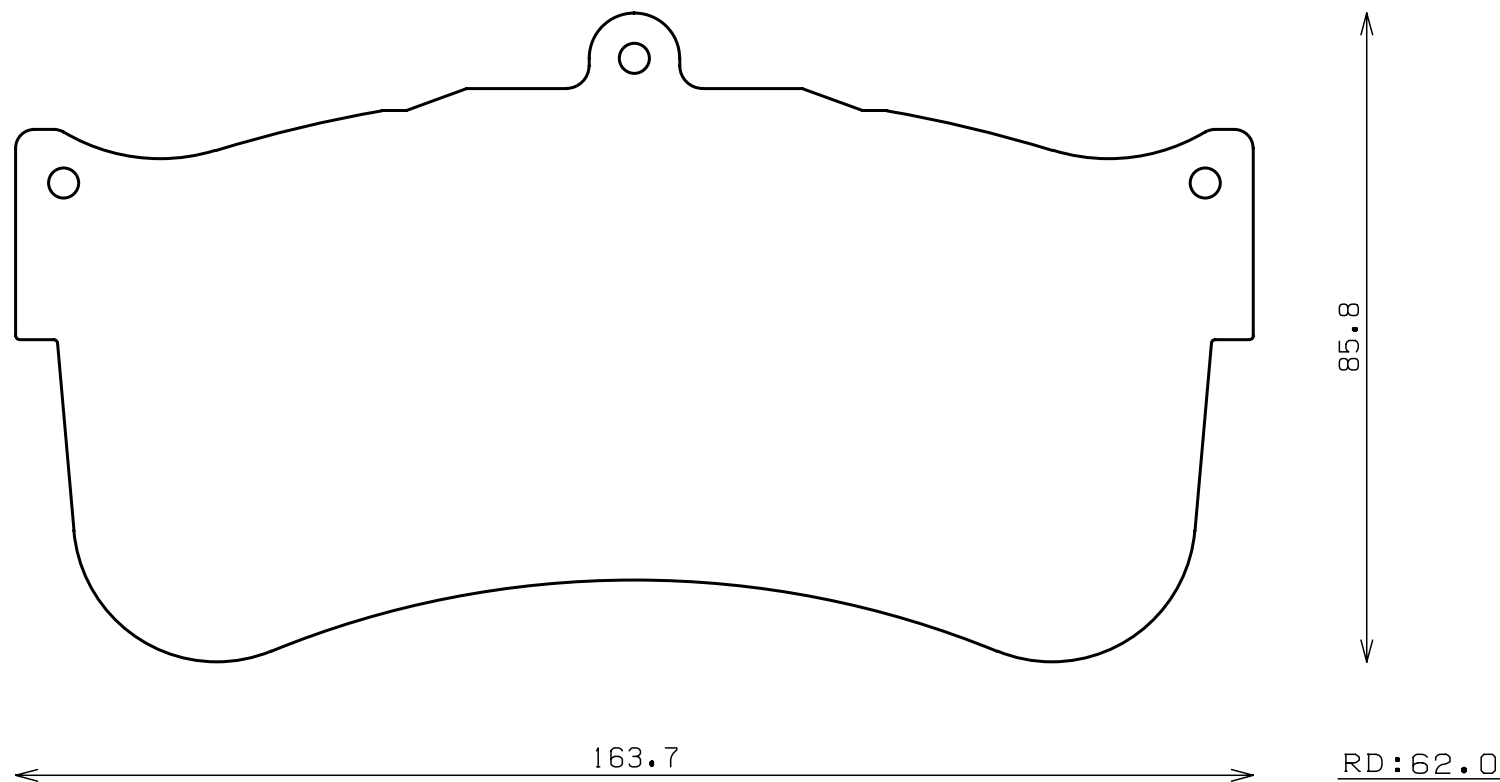

Caliper Brand : Brembo

Thickness : 25

Part No : SDY996