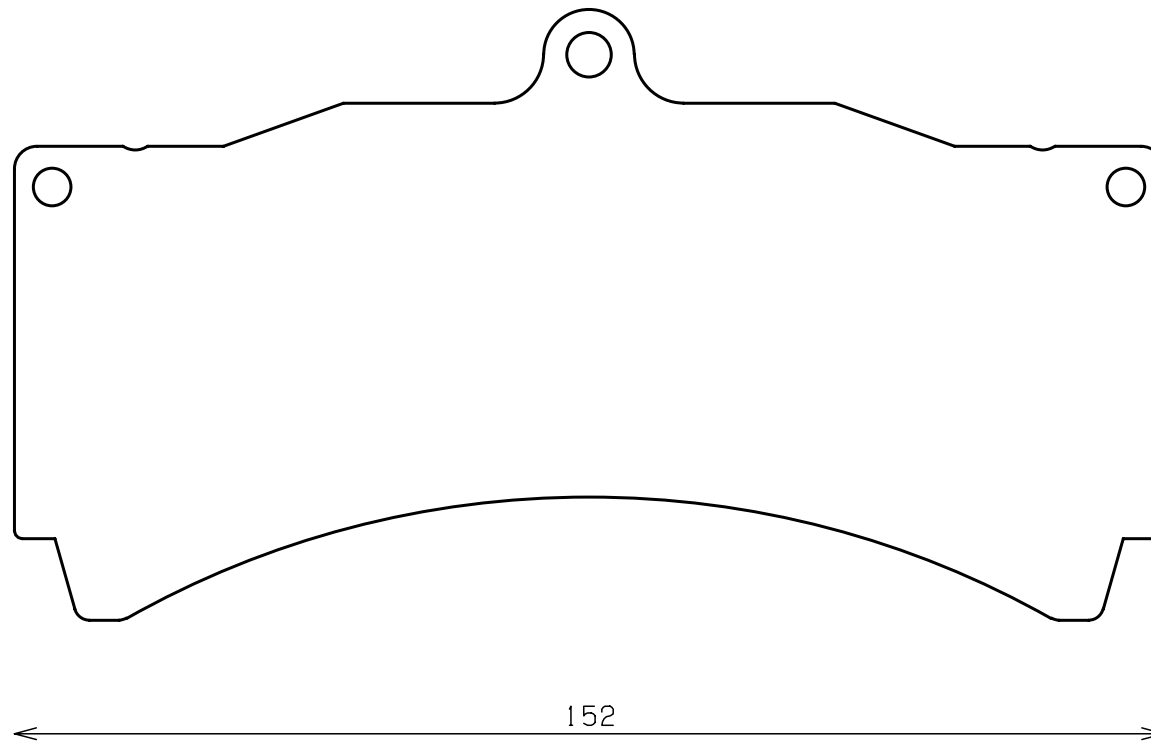

Caliper Brand : AP Racing

RD:51.0

Part No : SDY1016