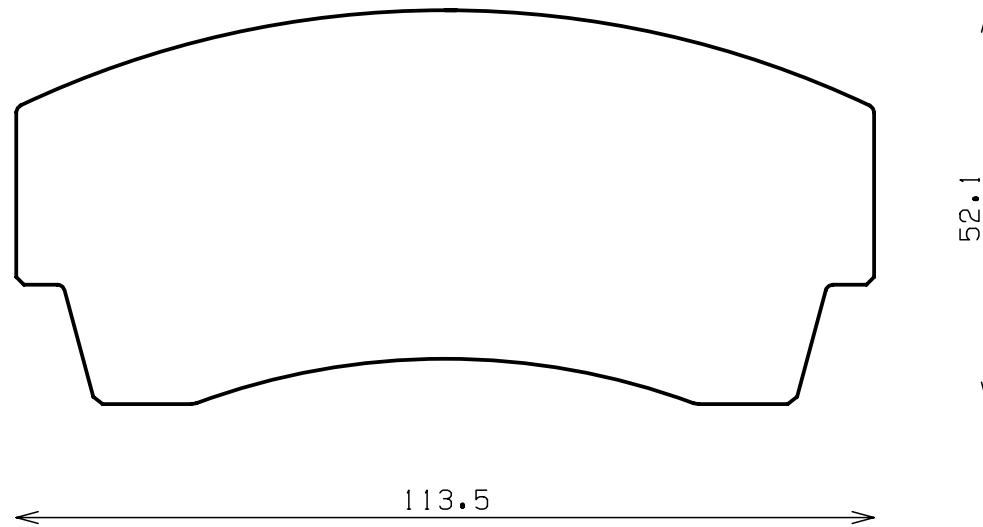

Part No : SDY975

Caliper Brand : AP Racing

Part No : SDY976

Caliper Brand : Brembo

Thickness : 18.0

Part No : SDY1177

Caliper Brand : AP Racing

Part No : SDY978