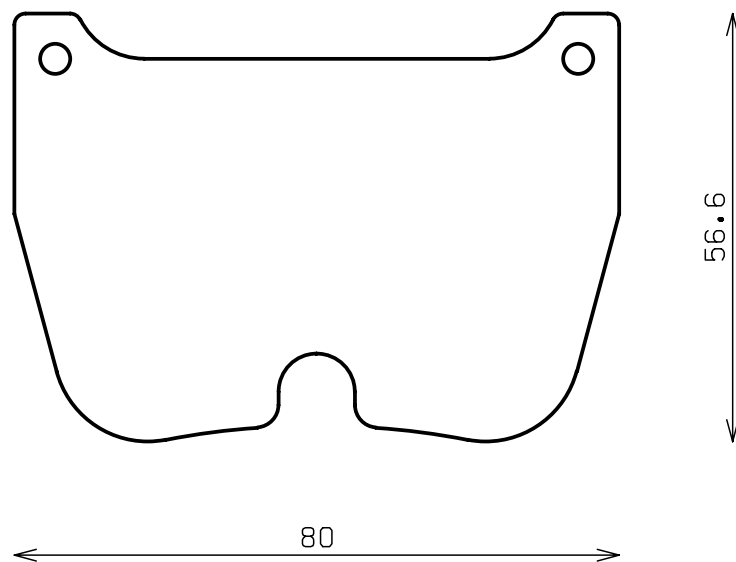

Thickness : 14.5

Part No : SDY905

Caliper Brand : AP Racing/Brembo

Part No : SDY1107

Caliper Brand : Brembo

Part No : SDY1151

Caliper Brand : AP Racing

Part No : SDY911