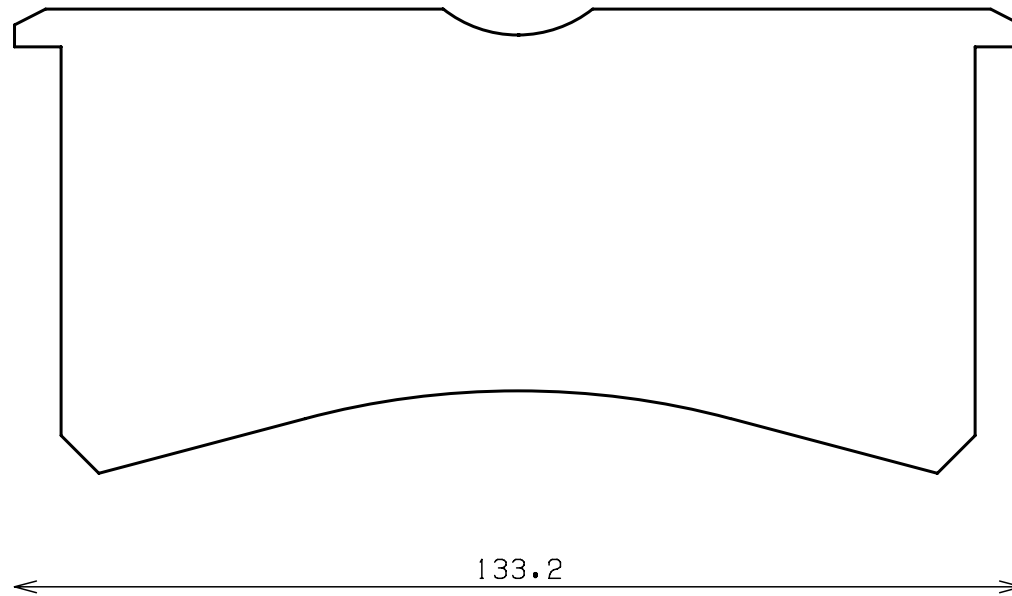

Caliper Brand : AP Racing

RD:41.0

Thickness : 20.2

Part No : SDY1042