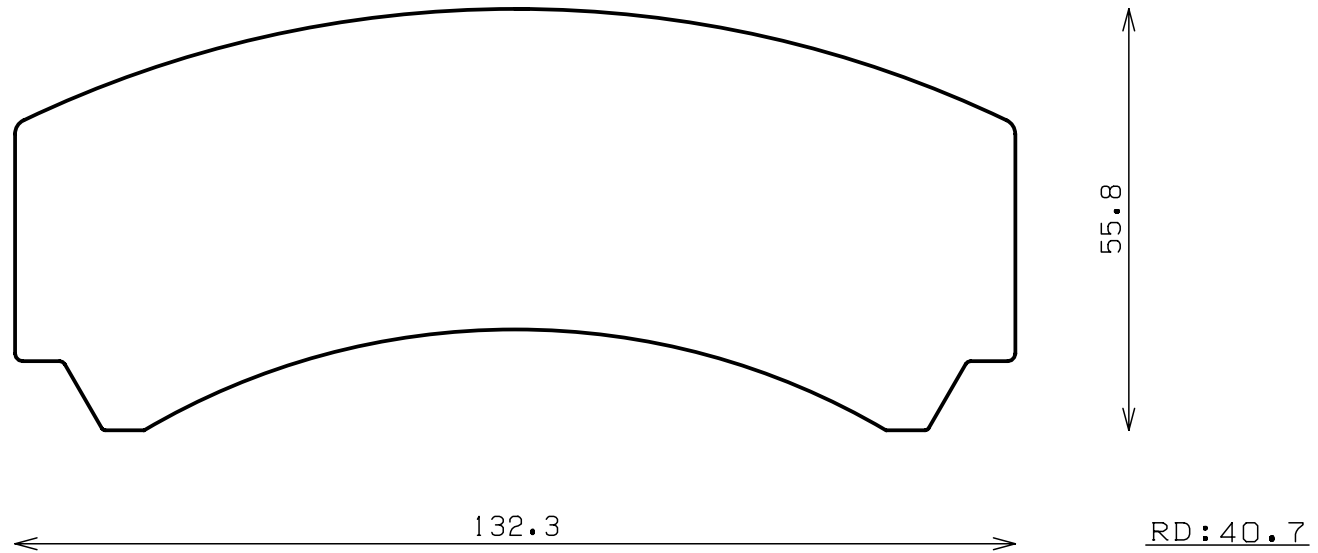

Caliper Brand : AP Racing

Part No : SDY974