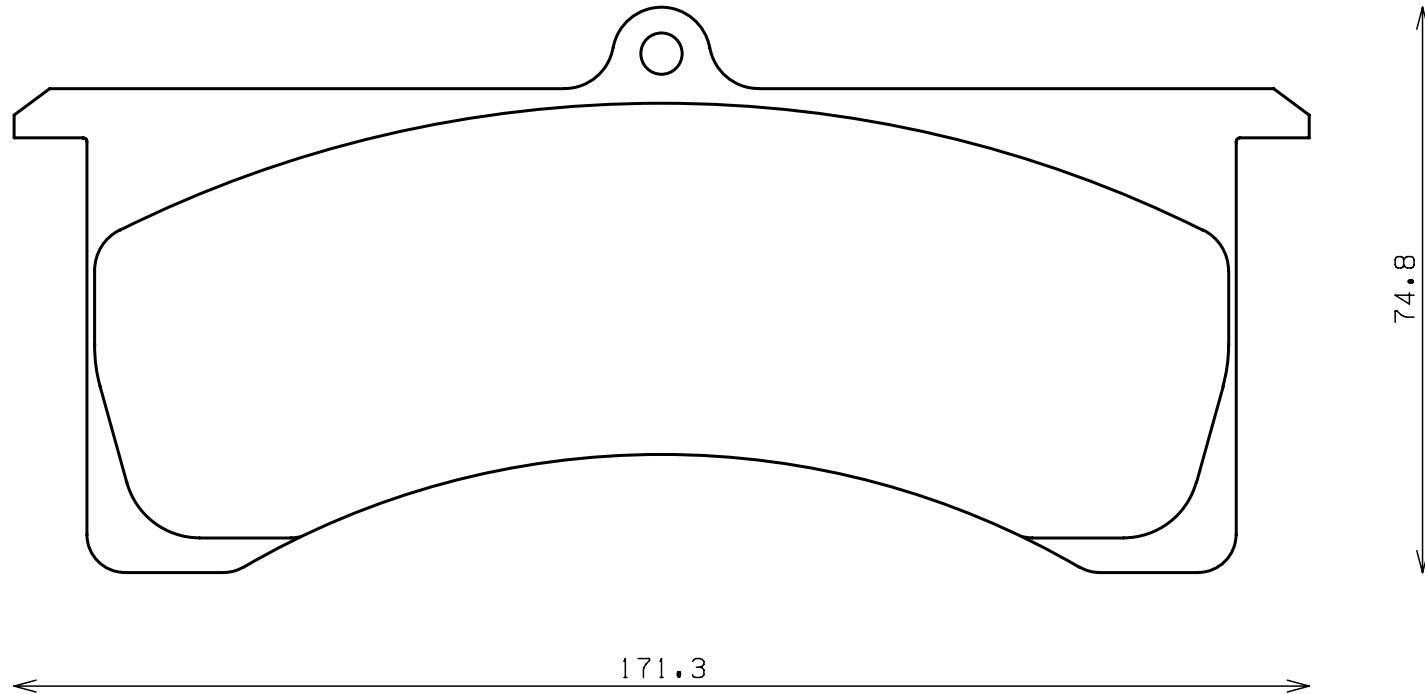

Caliper Brand : Wilwood

Thickness : 20.0

Part No : SDY1029