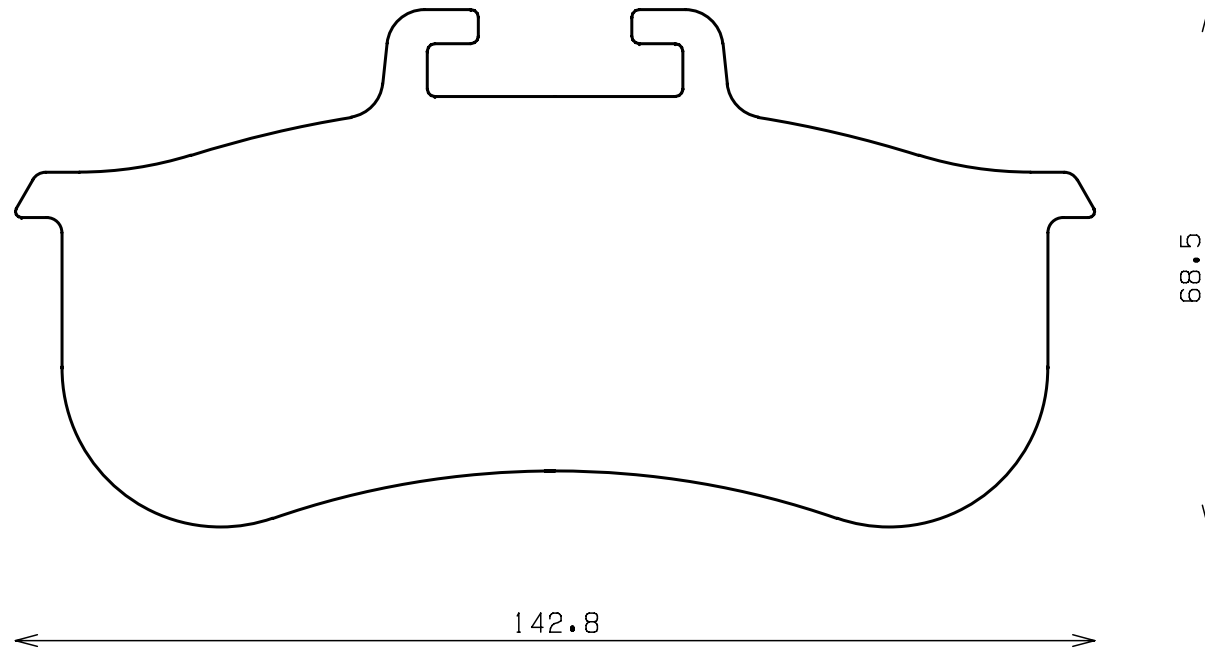

Part No : SDY1041

Caliper Brand : AP Racing

RD:41.0

Thickness : 20.2

Part No : SDY1042

Caliper Brand : Performance Friction

Part No : SDY1043