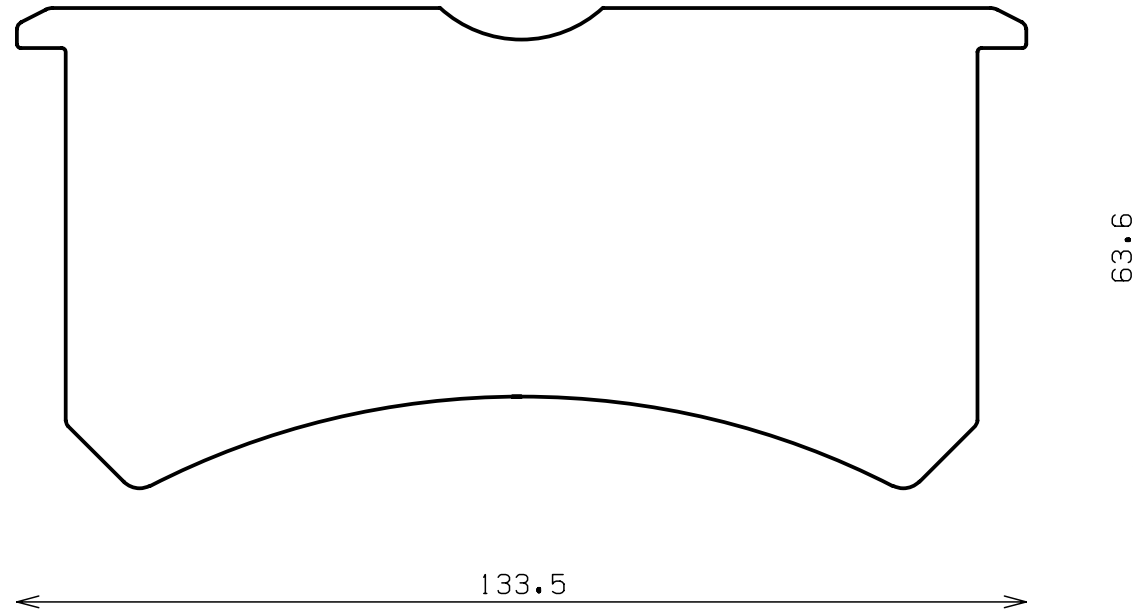

Caliper Brand : Wilwood

Part No : SDY1006