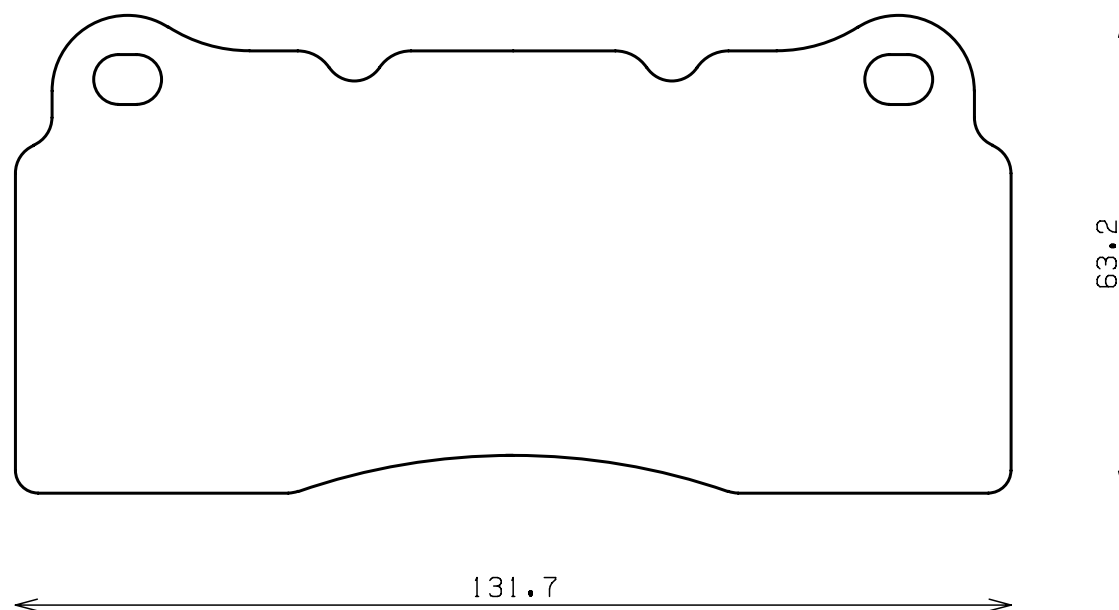

Caliper Brand :RMASTERS

Thickness :16.5

Part No :SDY1026