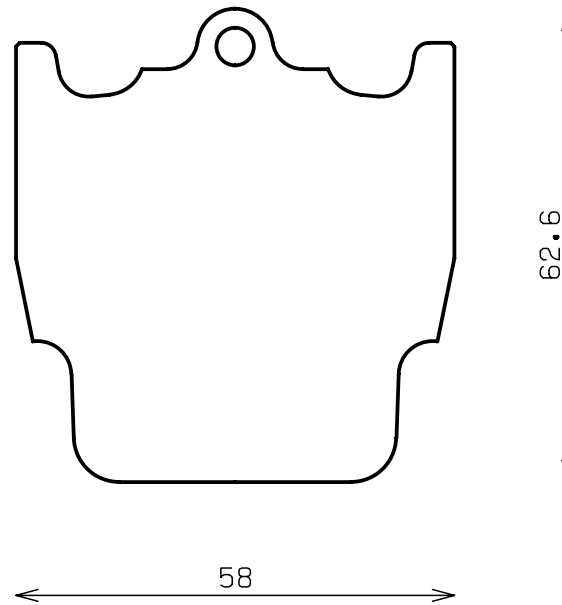

Caliper Brand : Alcon

Part No : SDY981