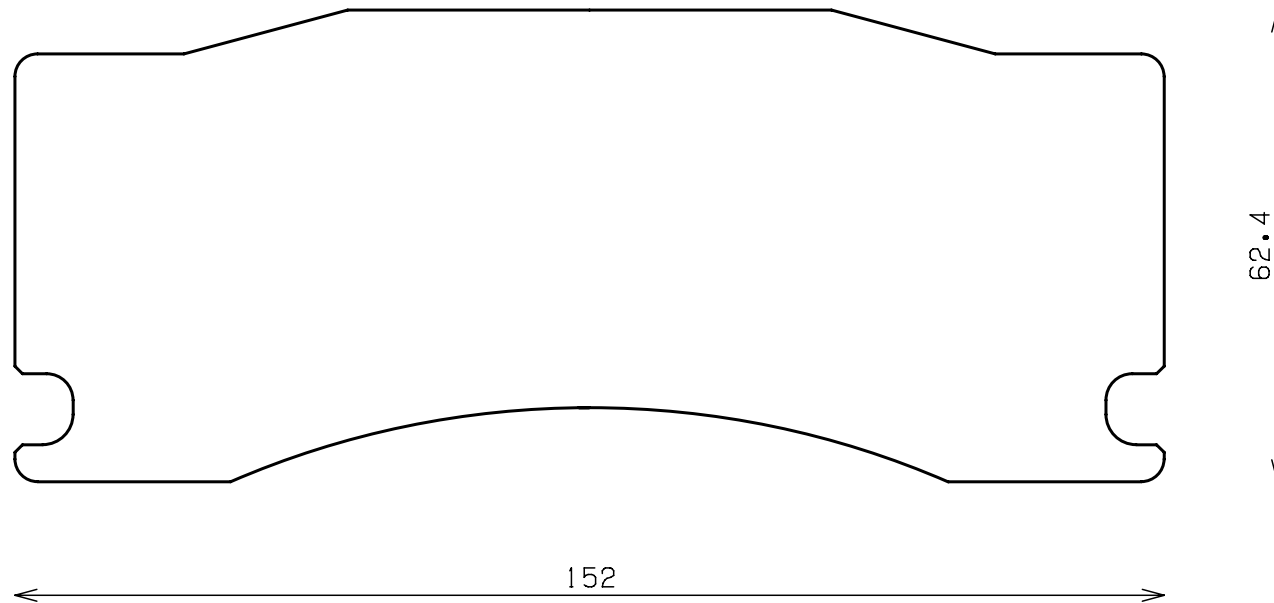

Thickness : 17.0

Part No : SDY1036

Caliper Brand : Wilwood

58.6

79.4

Thickness : 14.0

Part No : SDY1037

Caliper Brand : Alcon