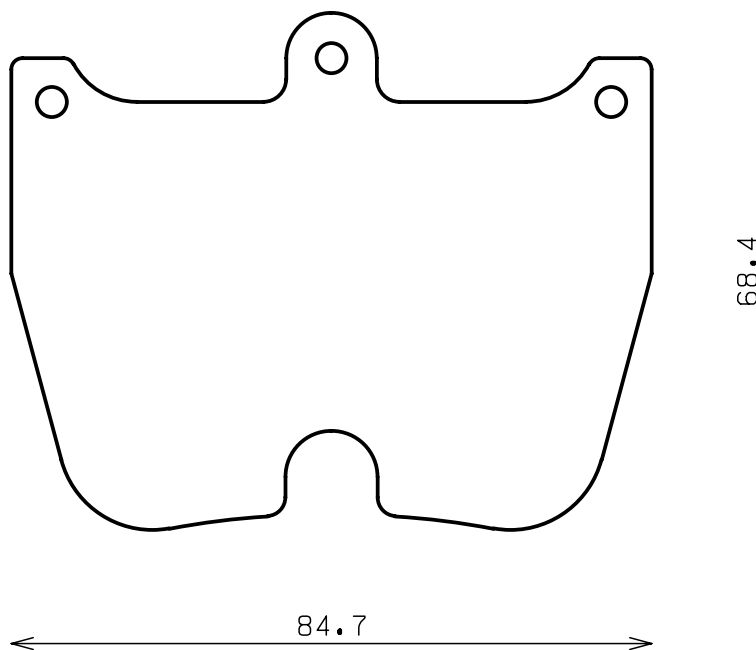

Thickness : 18.0

Part No : SDY1180-18

Caliper Brand : AP Racing

Part No : SDY1154

Caliper Brand : Brembo

Part No : SDY955

Caliper Brand : AP Racing

54.4