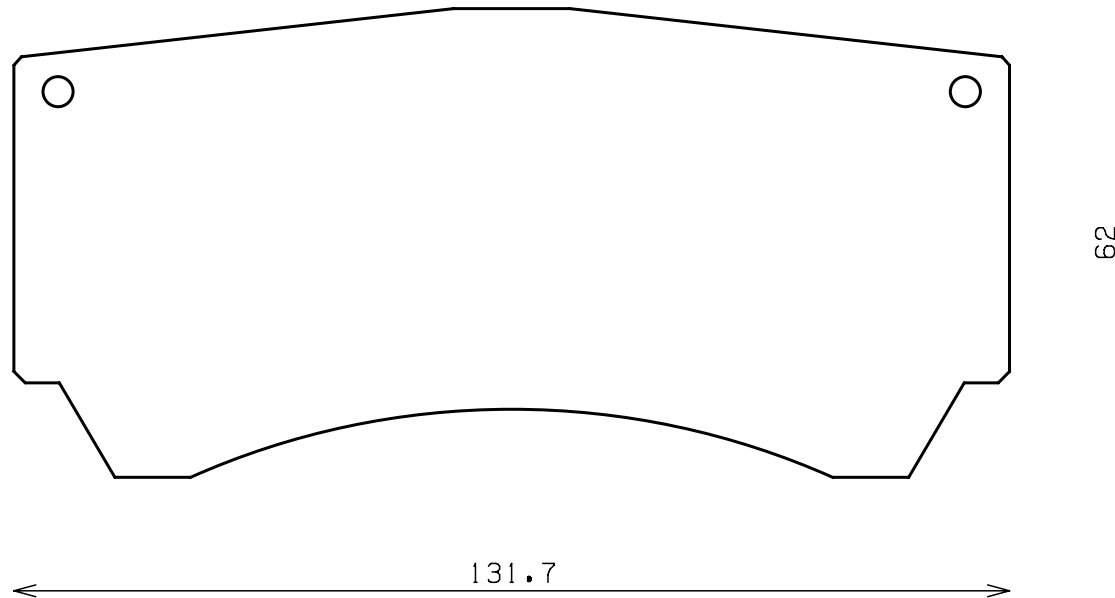

Part No : SDY1029

Caliper Brand : Wilwood

Thickness : 20.0

Part No : SDY1029

Caliper Brand : Alcon

Part No : SDY1030

Caliper Brand : Alcon

Part No : SDY1031