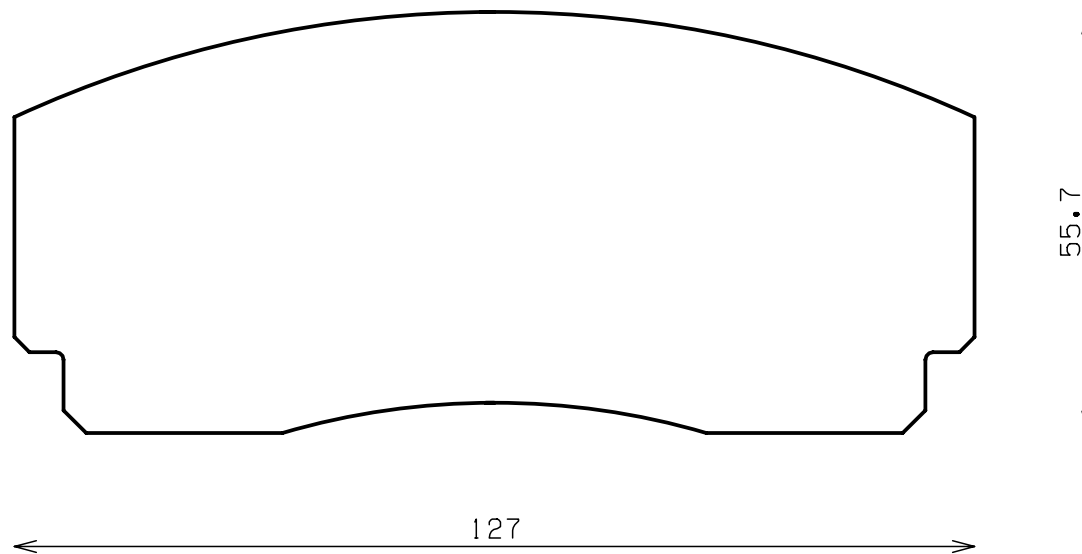

Caliper Brand : AP Racing

Part No : SDY913