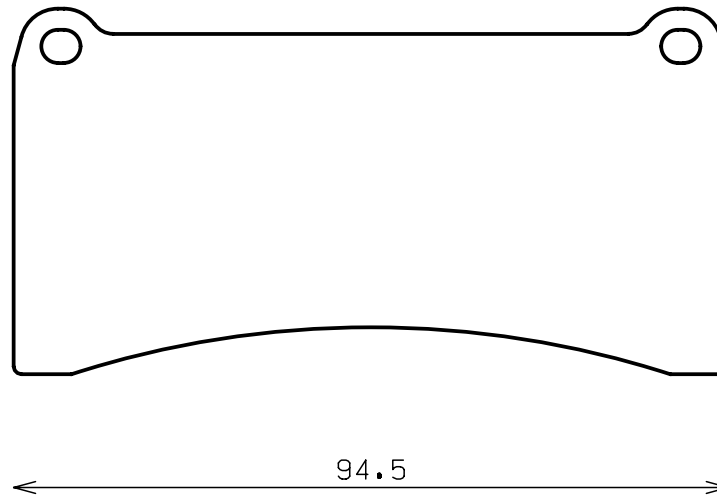

Caliper Brand : AP Racing

Part No : SDY1159