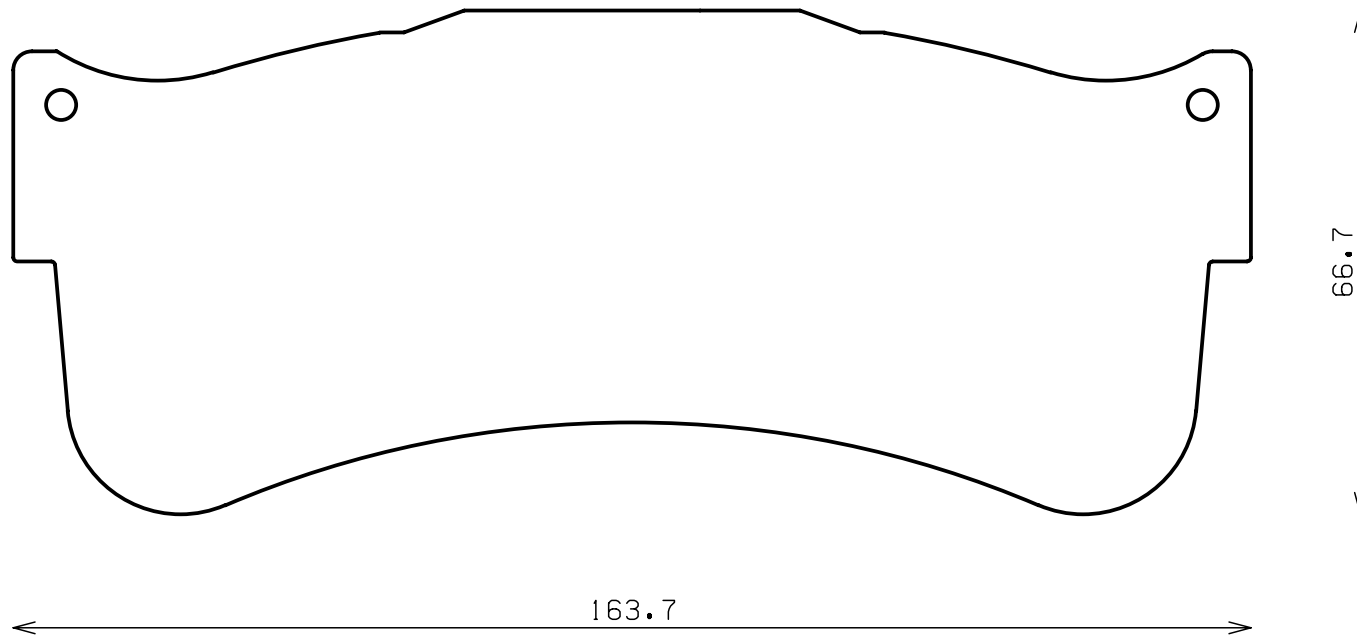

58.6

79.4

Thickness : 12.5

Part No : SDY1011

Caliper Brand : Brembo

Thickness : 15.5

Part No : SDY1012

Caliper Brand : Brembo