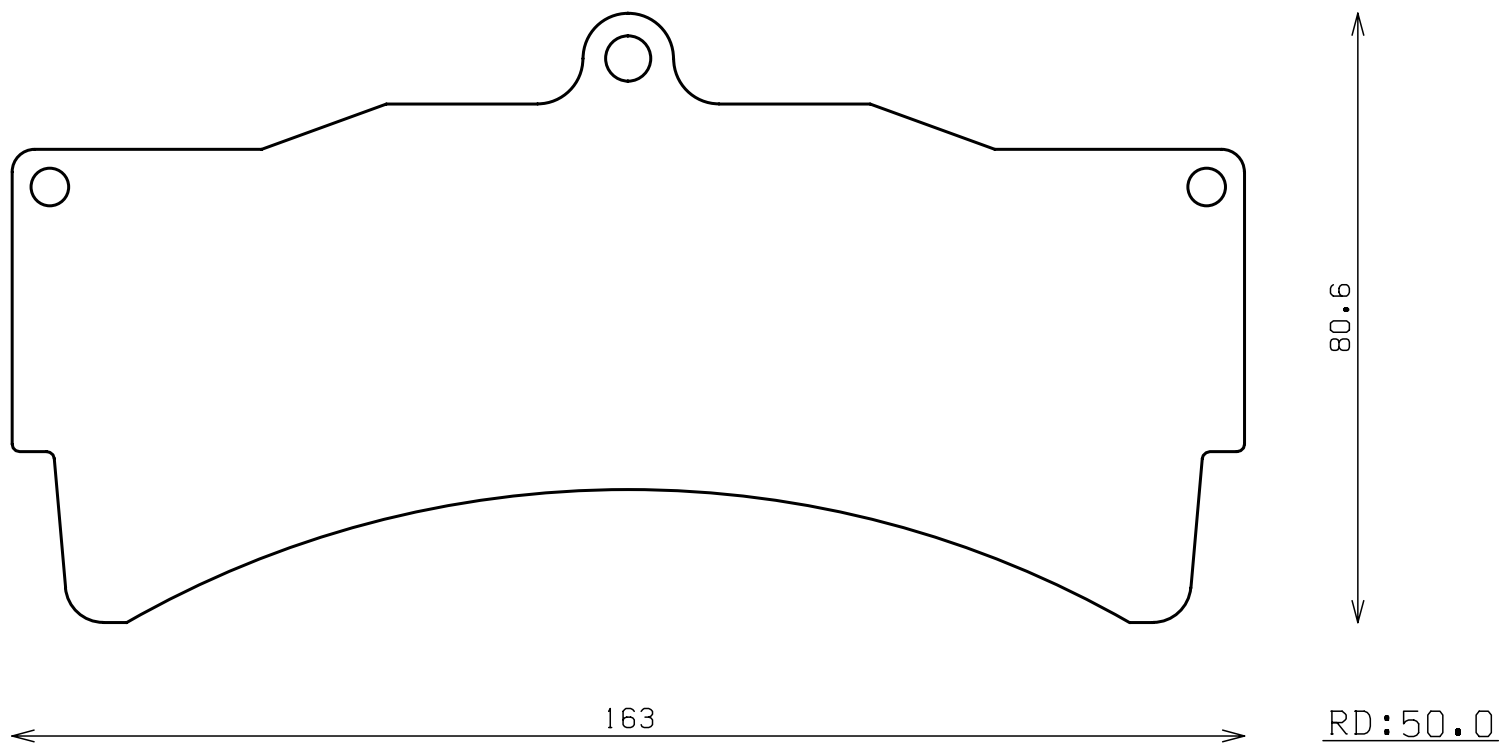

Part No : SDY1013

Caliper Brand : Alcon

Thickness : 16.0

Part No : SDY1014

Caliper Brand : AP Racing

Part No : SDY1015

Caliper Brand : Ap Racing / ENDLESS

Thickness : 25.0