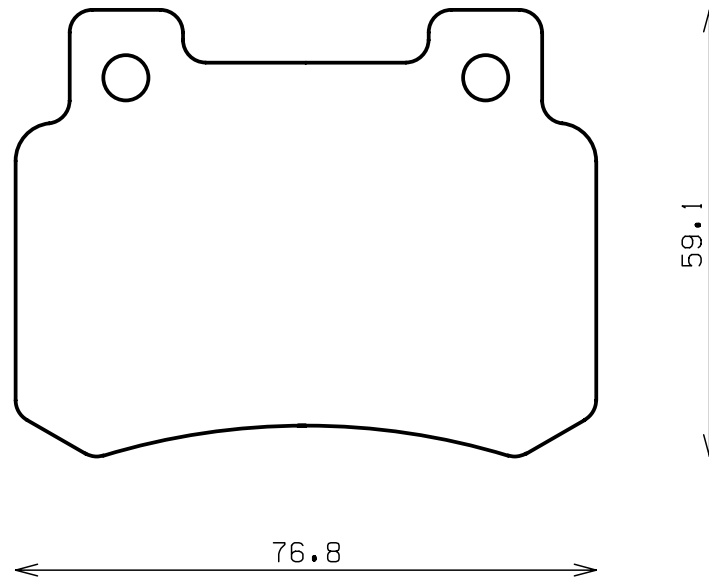

Caliper Brand : SUMITOMO

Thickness : 15.0

Part No : SDY987