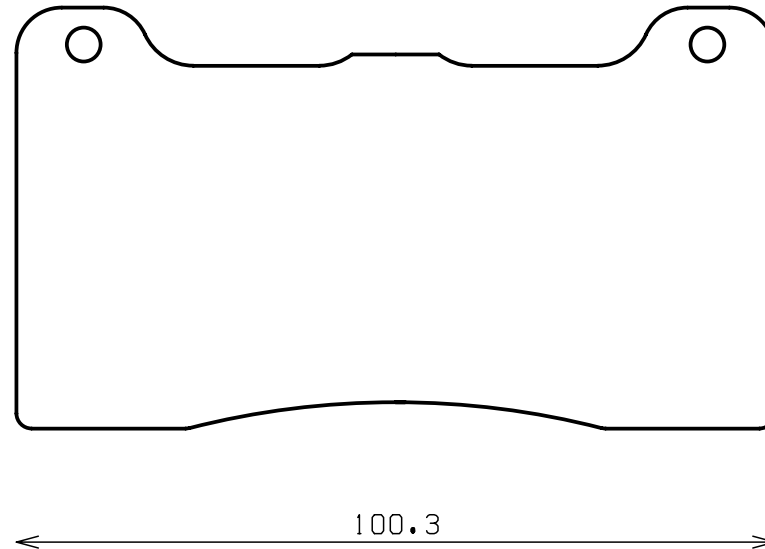

Caliper Brand : Wilwood

Thickness : 15.5

Part No : SDY1192