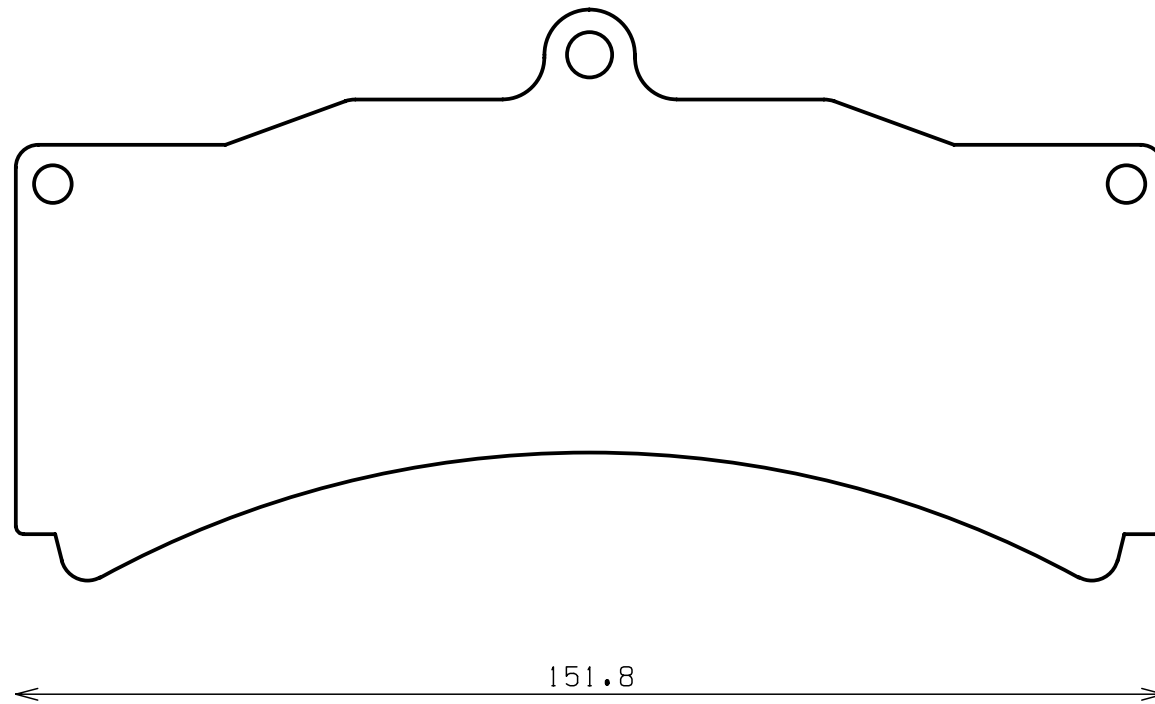

Part No : SDY915

Caliper Brand : AP Racing

51.8

113.5

RD: 46.0

Part No : SDY916

Caliper Brand : AP Racing

RD: 45.1