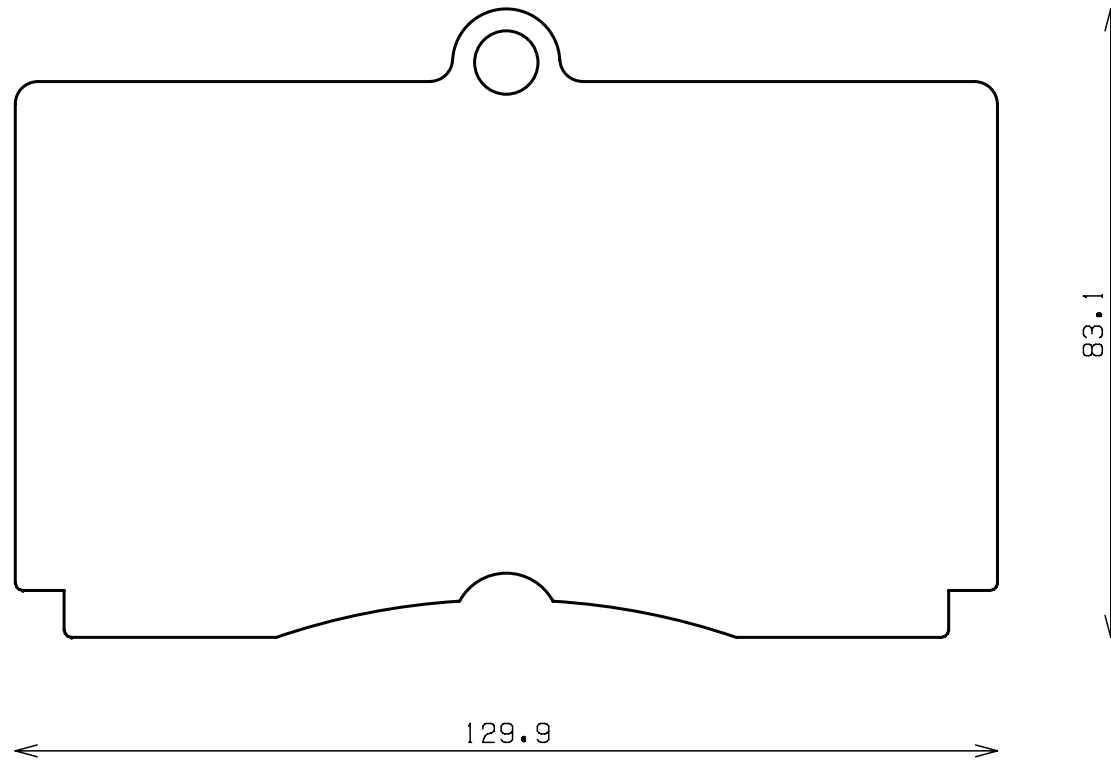

Caliper Brand : AP Racing

Part No : SDY976