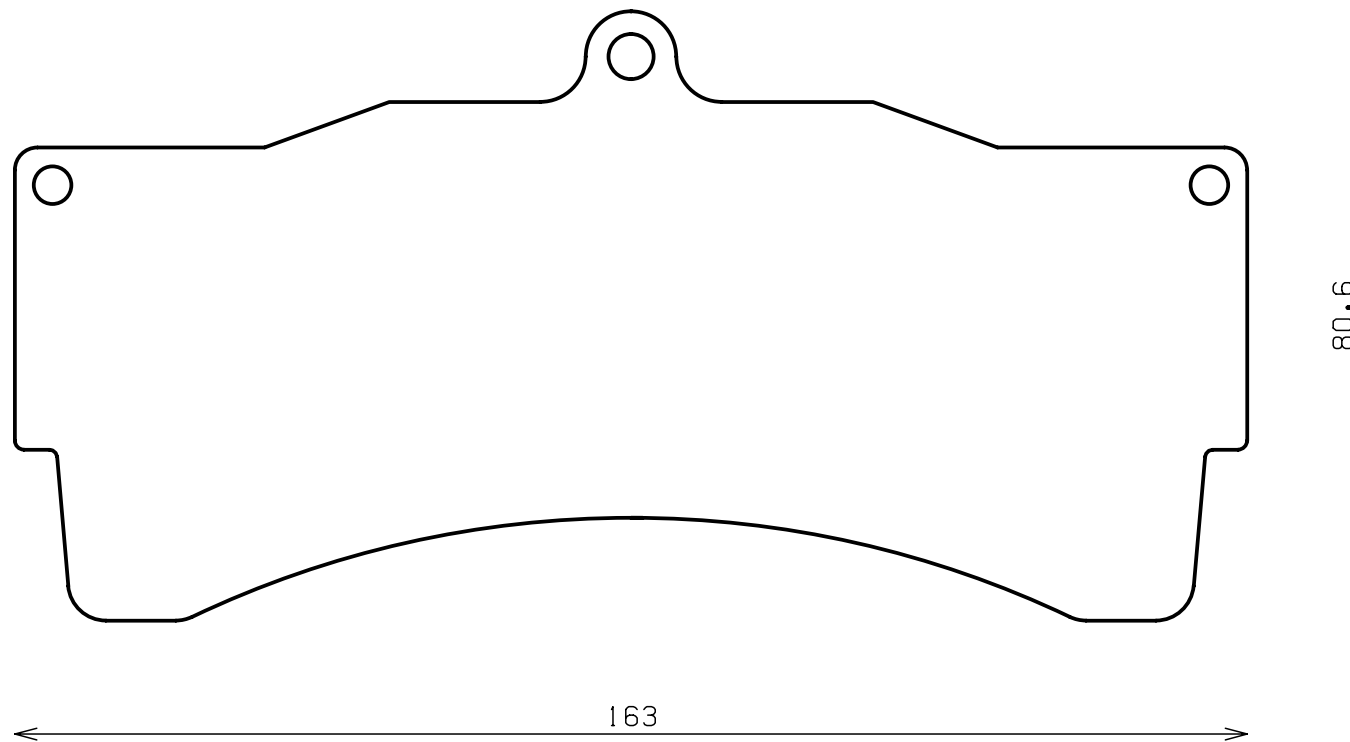

Caliper Brand : Alcon / AP Racing

Part No : SDY1172