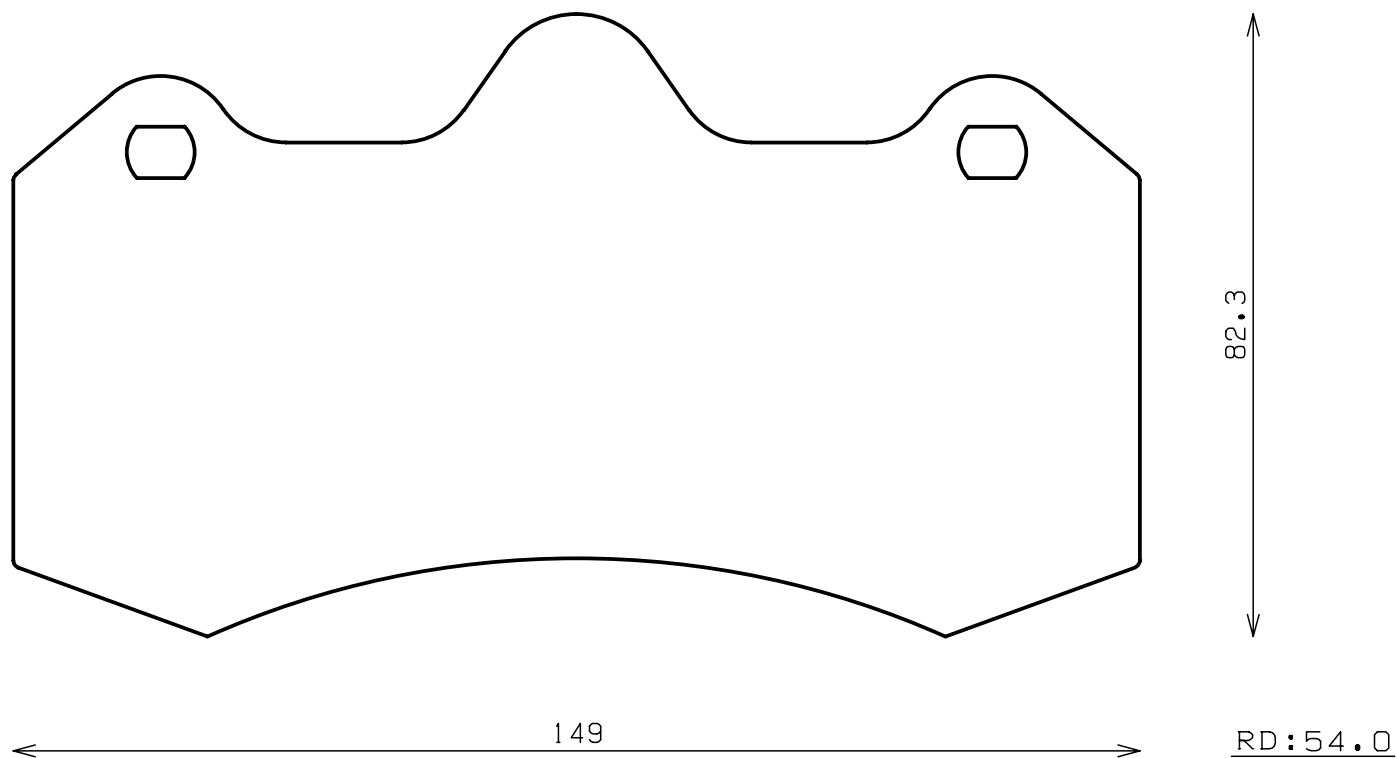

← 149 →

86.2

RD:61.0

Thickness : 16~17

Part No : SDY998

Caliper Brand : AP Racing

Thickness : 16~17

Part No : SDY999