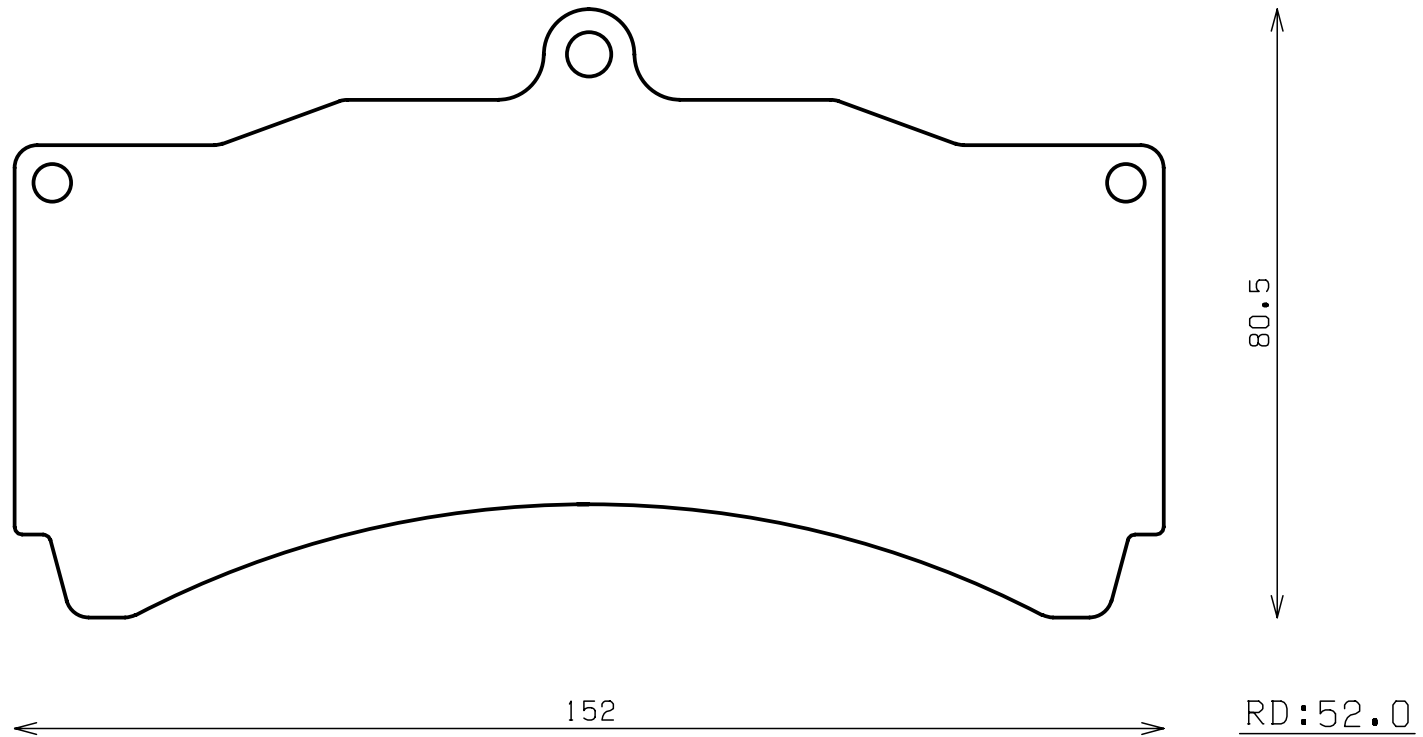

Caliper Brand : Alcon / AP Racing

Part No : SDY1186