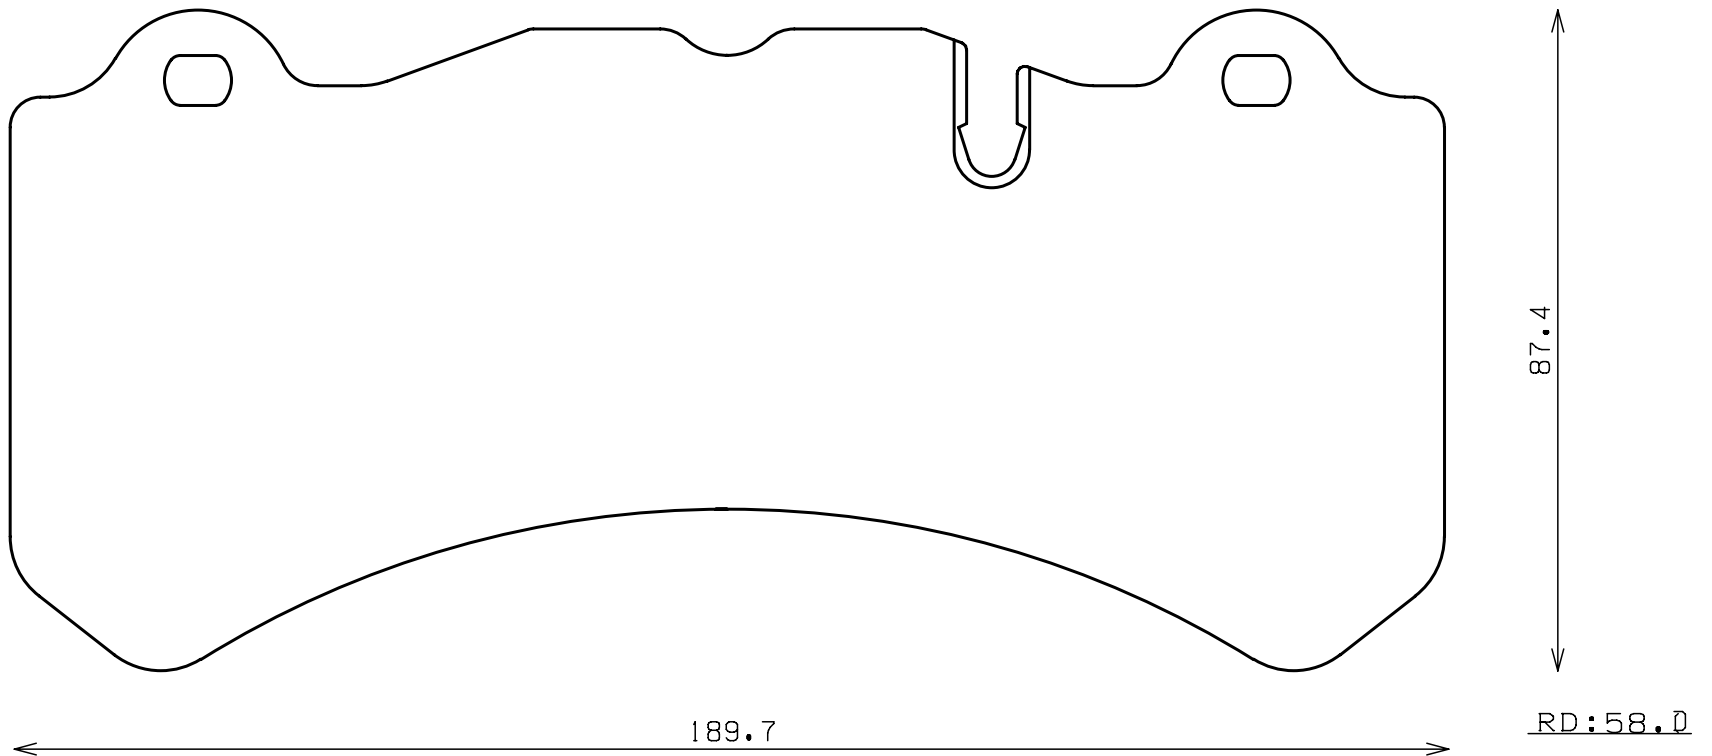

Caliper Brand : Brembo

Part No : SDY1032