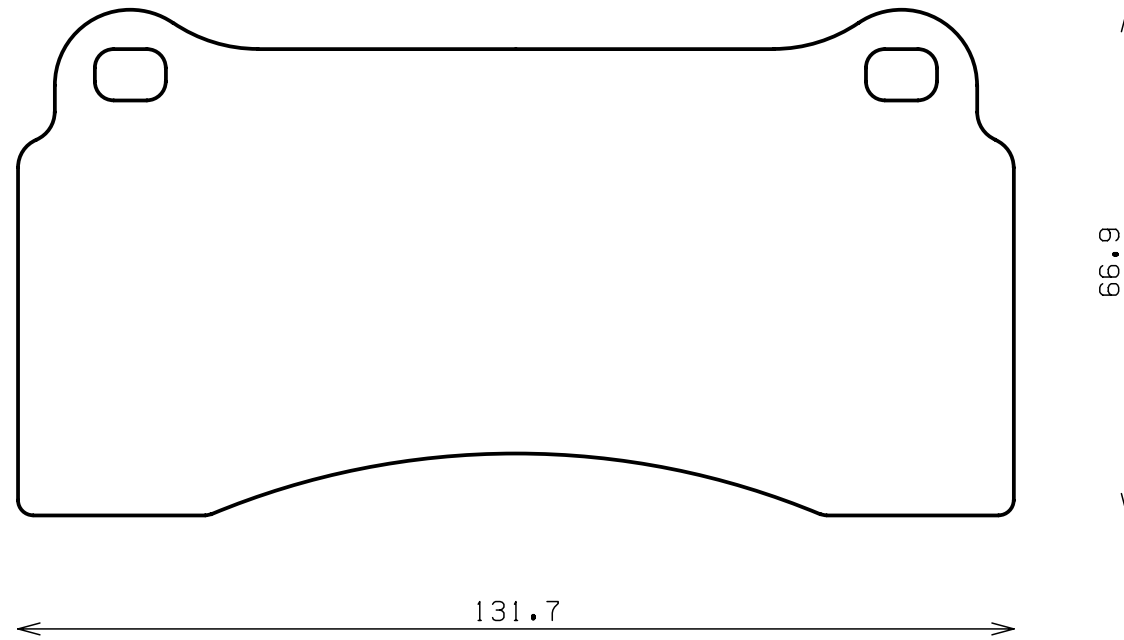

Part No : SDY975

Caliper Brand : AP Racing

Part No : SDY976

Caliper Brand : Brembo

Thickness : 18.0

Part No : SDY1177

Caliper Brand : AP Racing

Part No : SDY978