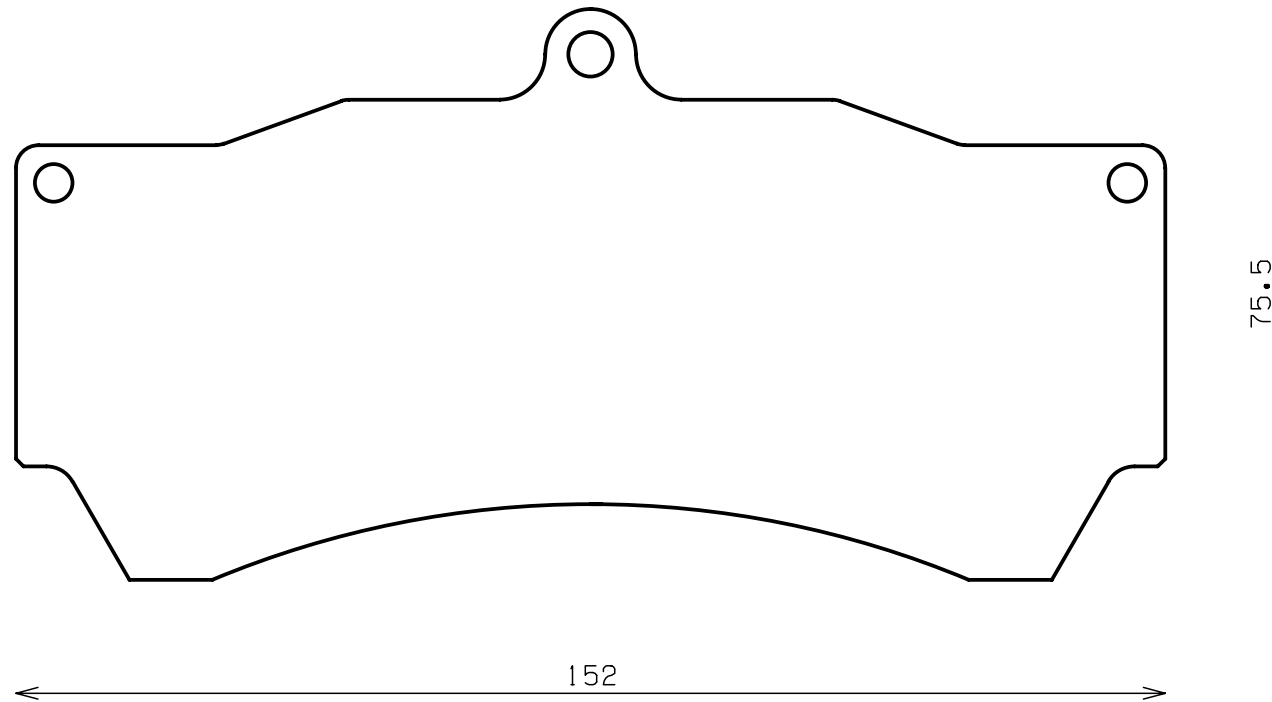

Caliper Brand : Alcon

Part No : SDY984