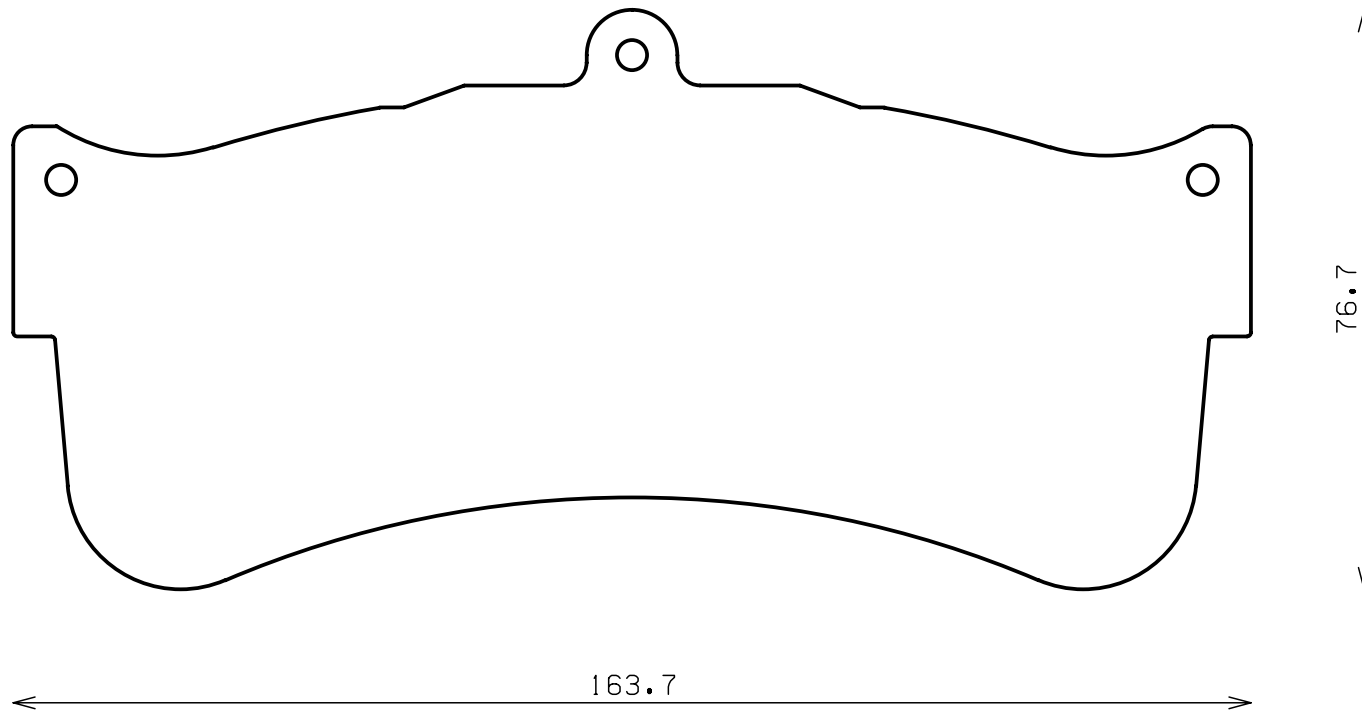

Caliper Brand : AP Racing

Part No : SDY1159

Caliper Brand : Brembo

Thickness : 13.6

Part No : SDY960

Caliper Brand : Brembo

Part No : SDY1061

---