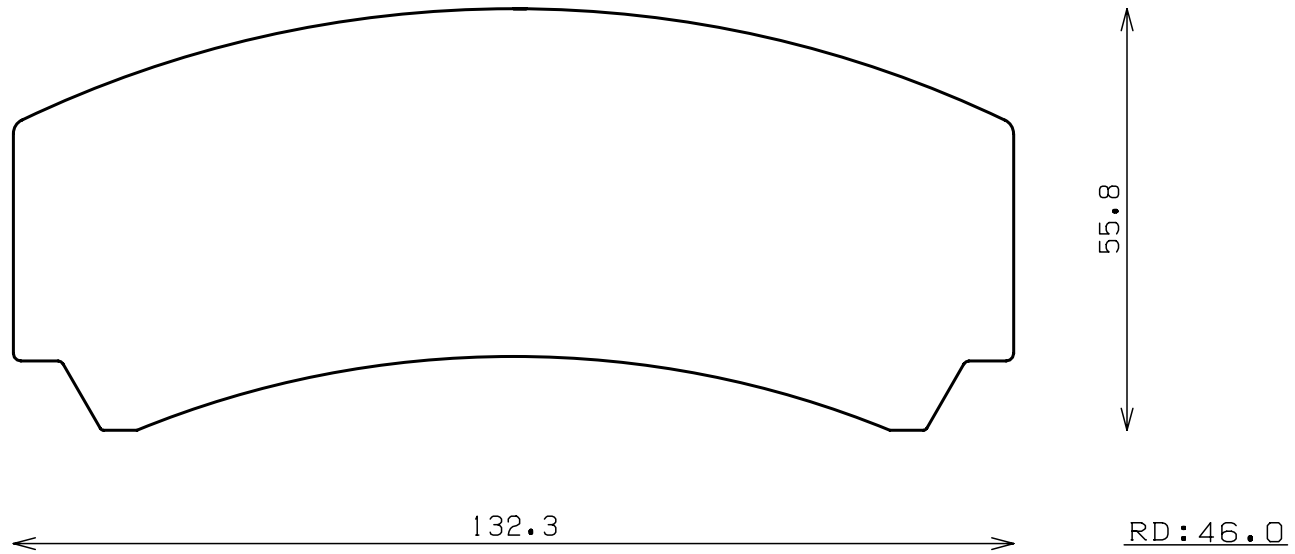

Part No : SDY975

Caliper Brand : AP Racing

Part No : SDY976

Caliper Brand : Brembo

Thickness : 18.0

Part No : SDY1177

Caliper Brand : AP Racing

Part No : SDY978