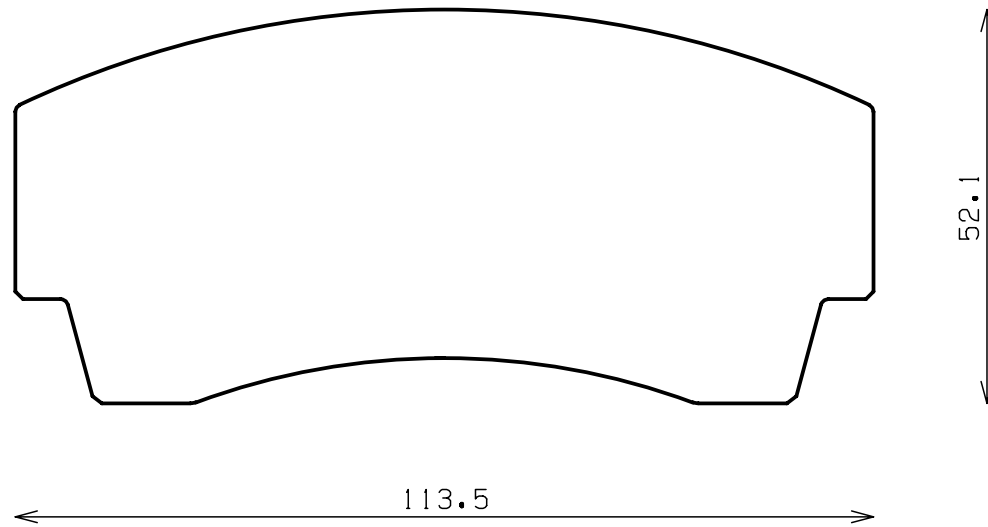

Caliper Brand : Alcon

Thickness : 16.0

Part No : SDY995