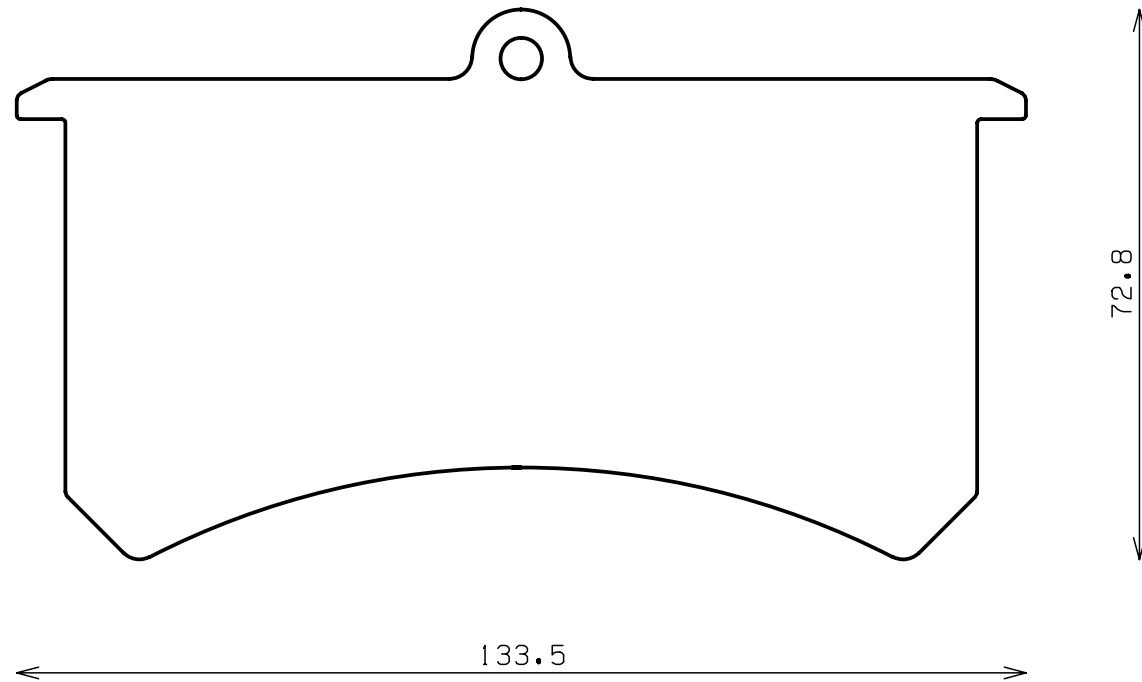

Caliper Brand : Wilwood

Part No : SDY1005