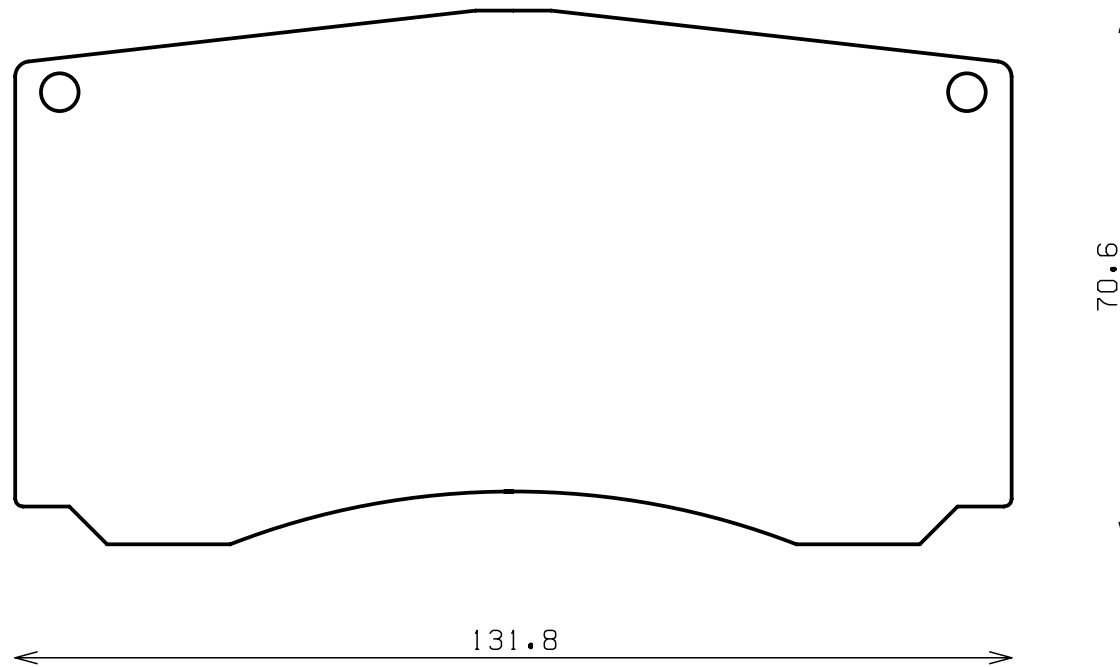

Caliper Brand : Alcon

Part No : SDY957